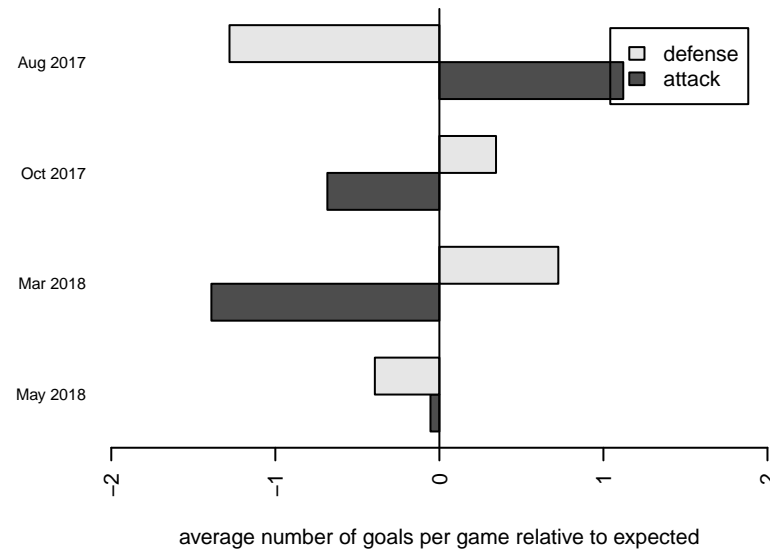

Performance relative to 13 month average