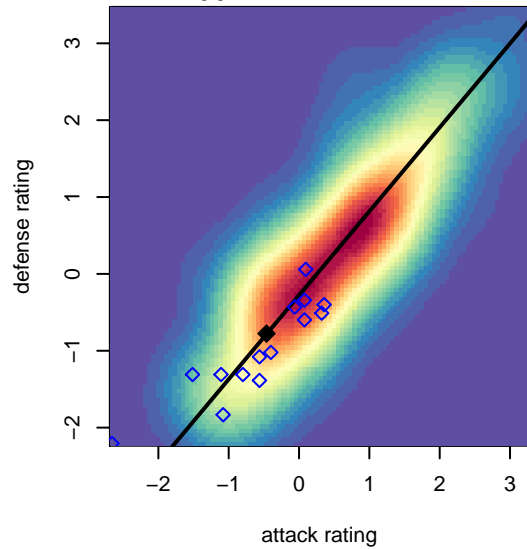

SSC Shadow Elite White G05

Spokane SC Shadow
 Spokane Valley, WA
 G05 total strength=622
 attack=0.63 defense=0.46
 fall league = PSPL Copa 2 – East U13
 spr league = Spr PSPL EWA – '05 Copa 1 – East U13

alt names used:
 SPOKANE SC SHADOW – WHITE
 Spokane Shadow Elite G05 White
 SSC SHADOW/ NOAH WHITE (WA)
 Spokane Shadow Elite G05 White

Venues played:
 2017 River City Challenge U13 (2005) U13
 2017 PSPL Copa 2 – East U13
 2017 Spr PSPL EWA – '05 Copa 1 – East U13

**attack and defense variance (black dot)
relative to other teams
and top 10 in region**

**attack and defense rating
relative to others at age
and all opponents in last 13 months**

Performance relative to 13 month average