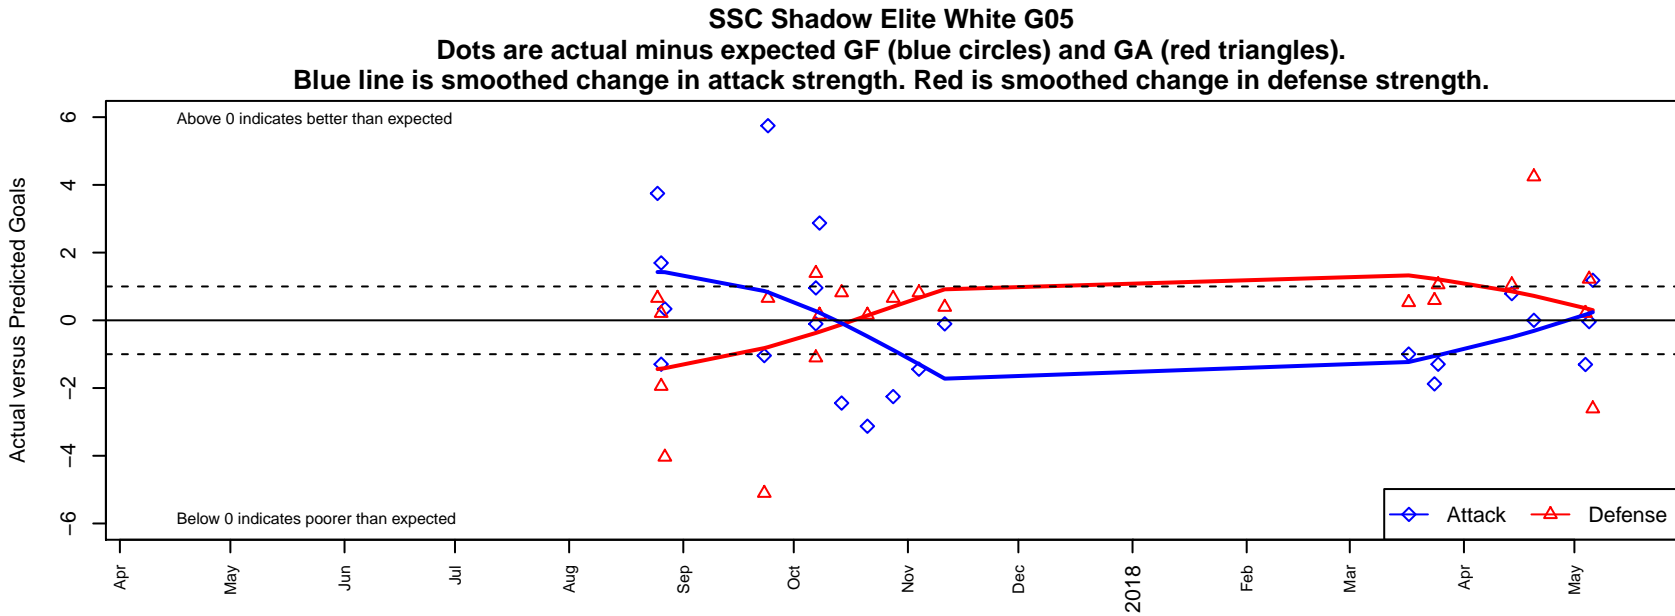

SSC Shadow Elite White G05

Spokane SC Shadow
 Spokane Valley, WA
 G05 total strength=622
 attack=0.63 defense=0.46
 fall league = PSPL Copa 2 – East U13
 spr league = Spr PSPL EWA – '05 Copa 1 – East U13

**attack and defense variance (black dot)
relative to other teams
and top 10 in region**

**attack and defense rating
relative to others at age
and all opponents in last 13 months**

Performance relative to 13 month average