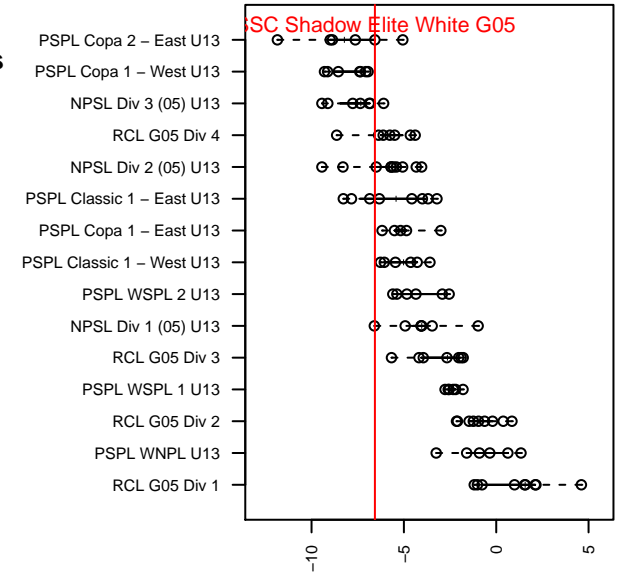

SSC Shadow Elite White G05

Spokane SC Shadow
 Spokane Valley, WA
 G05 total strength=622
 attack=0.63 defense=0.46
 fall league = PSPL Copa 2 – East U13
 spr league = Spr PSPL EWA – '05 Copa 1 – East U13

alt names used:
 SPOKANE SC SHADOW – WHITE
 Spokane Shadow Elite G05 White
 SSC SHADOW/ NOAH WHITE (WA)
 Spokane Shadow Elite G05 White

Venues played:
 2017 River City Challenge U13 (2005) U13
 2017 PSPL Copa 2 – East U13
 2017 Spr PSPL EWA – '05 Copa 1 – East U13

**attack and defense variance (black dot)
relative to other teams
and top 10 in region**

**attack and defense rating
relative to others at age
and all opponents in last 13 months**

Performance relative to 13 month average