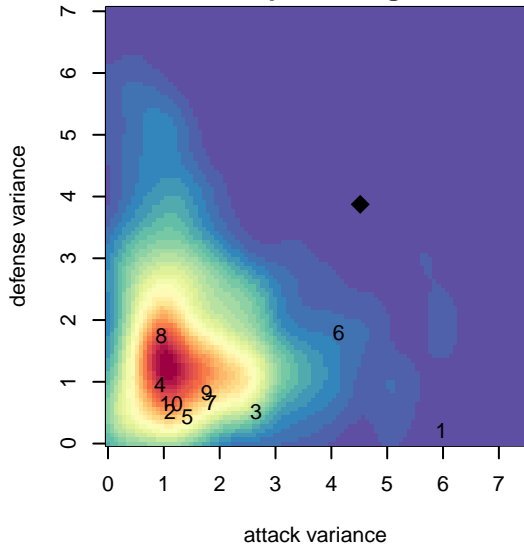

SSC Shadow Elite White G05

Spokane SC Shadow
 Spokane Valley, WA
 G05 total strength=622
 attack=0.63 defense=0.46
 fall league = PSPL Copa 2 – East U13
 spr league = Spr PSPL EWA – '05 Copa 1 – East U13

alt names used:
 SPOKANE SC SHADOW – WHITE
 Spokane Shadow Elite G05 White
 SSC SHADOW/ NOAH WHITE (WA)
 Spokane Shadow Elite G05 White

Venues played:
 2017 River City Challenge U13 (2005) U13
 2017 PSPL Copa 2 – East U13
 2017 Spr PSPL EWA – '05 Copa 1 – East U13

**attack and defense variance (black dot)
relative to other teams
and top 10 in region**

**attack and defense rating
relative to others at age
and all opponents in last 13 months**

Performance relative to 13 month average